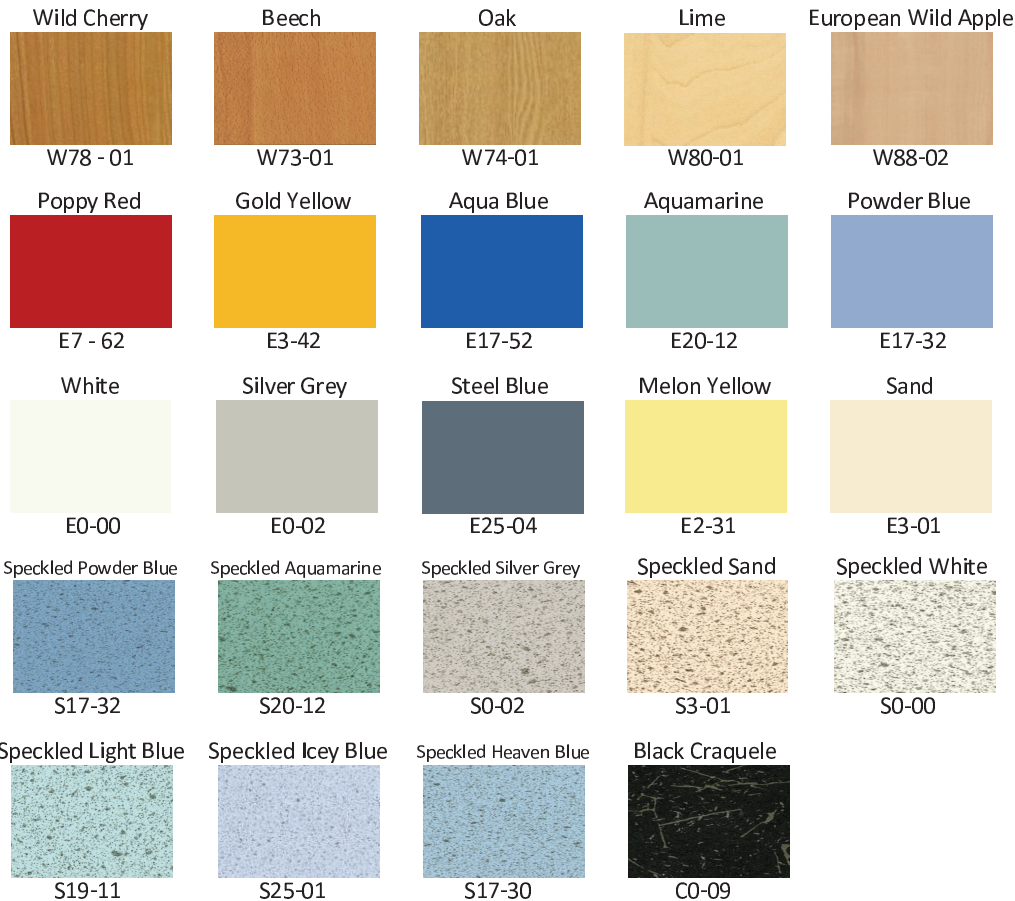

Colours

Trespa Solid Grade Laminate

UK Stock colours

Mild Steel Colours

Options

All 4 Styles of Lockers are available with 1 - 6 doors as standard
Special door configurations are available on request

Standard Dimensions as follows:

1800mm high x 300mm wide x 300mm deep

1800mm high x 300mm wide x 450mm deep

1800mm high x 380mm wide x 380mm deep

1800mm high x 380mm wide x 450mm deep

1800mm high x 400mm wide x 450mm deep *

* Not available on Prefect or Prefect Junior

1800mm high x 450mm wide x 450mm deep

Other sizes are available on request.

Plant on doors are available on request.

All sizes are nominal. Please check exact run lengths before specifying.

Other Trespa colours available - see www.trespa.com for details.

For MDF colours simply specify colour required.

Other laminates such as Formica and Polyrey also available.