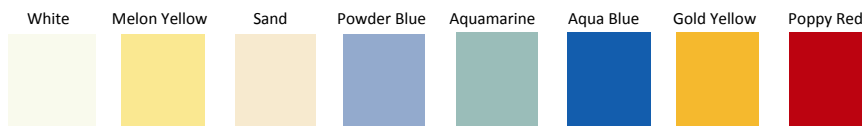

Trespa 10mm Laminate Doors

Prefect Stock Colours - Minimum order quantity n/a

sales@prefectequipment.com

Wild Cherry

Speckled Powder Blue

Speckled White

Speckled Aquamarine

Black Craquelle

Trespa 10mm Laminate Doors

Trespa UK Stock Colours - Minimum order quantity = 100 Doors

Plain Colours

Woodgrain

Speckled Colours

Trespa 10mm Laminate Doors

Non UK Stock - Minimum Quantity = 100 Doors

Visit www.Trespa.com for full details of the **Athlon Range**