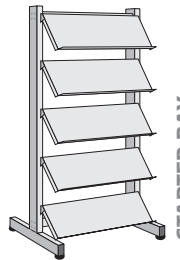

EXTENSION BAY

DOUBLE SIDED STARTER BAY

SIZE (mm)	SHELF QTY	ORDER CODE	PRICE
1200 x 900 x 250	8	TDS1225	£225.16
1200 x 900 x 300	8	TDS1230	£248.18
1500 x 900 x 250	10	TDS1525	£258.26
1500 x 900 x 300	10	TDS1530	£291.16
1800 x 900 x 250	12	TDS1825	£300.48
1800 x 900 x 300	12	TDS1830	£339.66
2100 x 900 x 250	14	TDS2125	£336.32
2100 x 900 x 300	14	TDS2130	£381.88

STARTER BAY

DOUBLE SIDED EXTENSION BAYS

SIZE (mm)	SHELF QTY	ORDER CODE	PRICE
1200 x 900 x 250	8	TDA1225	£185.12
1200 x 900 x 300	8	TDA1230	£208.14
1500 x 900 x 250	10	TDA1525	£217.63
1500 x 900 x 300	10	TDA1530	£248.74
1800 x 900 x 250	12	TDA1825	£254.79
1800 x 900 x 300	12	TDA1830	£274.35
2100 x 900 x 250	14	TDA2125	£272.89
2100 x 900 x 300	14	TDA2130	£332.32

EXTENSION BAY

SINGLE SIDED UNITS WITH DISPLAY SHELVES

SINGLE SIDED DISPLAY BAY - STARTER

SIZE (mm)	SHELF QTY	ORDER CODE	PRICE
1500 x 900 x 300	4 DISPLAY SHEL	A8145	£167.34
1800 x 900 x 300	5 DISPLAY SHEL	A8147	£195.37

STARTER BAY

SINGLE SIDED DISPLAY BAY - EXTENSION

SIZE (mm)	SHELF QTY	ORDER CODE	PRICE
1500 x 900 x 300	4 DISPLAY	A8146	£127.86
1800 x 900 x 300	5 DISPLAY	A8148	£150.68

EXTENSION BAY

WALL UNITS

(NO FIXINGS SUPPLIED)