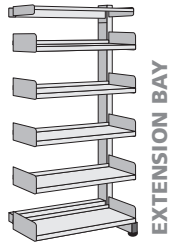

Reska Library Shelving

British Standards for strength and rigidity:

BS 4875-7: 2006 PART 7
BS 4875-8: 1998 PART 8

SINGLE SIDED STARTER BAY

SIZE (mm)	SHELF QTY	ORDER CODE	PRICE
1200 x 900 x 250	4	TSS1225	£155.35
1200 x 900 x 300	4	TSS1230	£166.86
1500 x 900 x 250	5	TSS1525	£175.37
1500 x 900 x 300	5	TSS1530	£191.09
1800 x 900 x 250	6	TSS1825	£201.77
1800 x 900 x 300	6	TSS1830	£220.62
2100 x 900 x 250	7	TSS2125	£222.49
2100 x 900 x 300	7	TSS2130	£243.45

STARTER BAY

SINGLE SIDED EXTENSION BAYS

SIZE (mm)	SHELF QTY	ORDER CODE	PRICE
1200 x 900 x 250	4	TSA1225	£118.43
1200 x 900 x 300	4	TSA1230	£129.94
1500 x 900 x 250	5	TSA1525	£136.42
1500 x 900 x 300	5	TSA1530	£151.61
1800 x 900 x 250	6	TSA1825	£157.60
1800 x 900 x 300	6	TSA1830	£175.93
2100 x 900 x 250	7	TSA2125	£175.94
2100 x 900 x 300	7	TSA2130	£196.90

EXTENSION BAY

DOUBLE SIDED STARTER BAY

SIZE (mm)	SHELF QTY	ORDER CODE	PRICE
1200 x 900 x 250	8	TDS1225	£225.16
1200 x 900 x 300	8	TDS1230	£248.18
1500 x 900 x 250	10	TDS1525	£258.26
1500 x 900 x 300	10	TDS1530	£291.16
1800 x 900 x 250	12	TDS1825	£300.48
1800 x 900 x 300	12	TDS1830	£339.66
2100 x 900 x 250	14	TDS2125	£336.32
2100 x 900 x 300	14	TDS2130	£381.88

DOUBLE SIDED UPRIGHT

SIZE (mm)	ORDER CODE	PRICE
900 x 250	R_1262 090	£34.30
1200 x 200	R_1262 120	£37.83
1200 x 250	R_1262 121	£38.36
1200 x 300	R_1262 122	£40.04
1500 x 200	R_1262 150	£40.25
1500 x 250	R_1262 151	£40.63
1500 x 300	R_1262 152	£42.42
1800 x 200	R_1262 180	£45.39
1800 x 250	R_1262 181	£45.78
1800 x 300	R_1262 182	£47.56
2100 x 200	R_1262 210	£47.42
2100 x 250	R_1262 211	£47.74
2100 x 300	R_1262 212	£49.56
2300 x 200	R_1262 230	£55.09
2300 x 250	R_1262 231	£55.40
2300 x 300	R_1262 232	£57.19