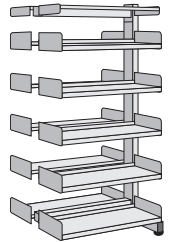

STARTER BAY

SINGLE SIDED EXTENSION BAYS

SIZE (mm)	SHELF QTY	ORDER CODE	PRICE
1200 x 900 x 250	4	TSA1225	£118.43
1200 x 900 x 300	4	TSA1230	£129.94
1500 x 900 x 250	5	TSA1525	£136.42
1500 x 900 x 300	5	TSA1530	£151.61
1800 x 900 x 250	6	TSA1825	£157.60
1800 x 900 x 300	6	TSA1830	£175.93
2100 x 900 x 250	7	TSA2125	£175.94
2100 x 900 x 300	7	TSA2130	£196.90

EXTENSION BAY

DOUBLE SIDED STARTER BAY

SIZE (mm)	SHELF QTY	ORDER CODE	PRICE
1200 x 900 x 250	8	TDS1225	£225.16
1200 x 900 x 300	8	TDS1230	£248.18
1500 x 900 x 250	10	TDS1525	£258.26
1500 x 900 x 300	10	TDS1530	£291.16
1800 x 900 x 250	12	TDS1825	£300.48
1800 x 900 x 300	12	TDS1830	£339.66
2100 x 900 x 250	14	TDS2125	£336.32
2100 x 900 x 300	14	TDS2130	£381.88

STARTER BAY

DOUBLE SIDED EXTENSION BAYS

SIZE (mm)	SHELF QTY	ORDER CODE	PRICE
1200 x 900 x 250	8	TDA1225	£185.12
1200 x 900 x 300	8	TDA1230	£208.14
1500 x 900 x 250	10	TDA1525	£217.63
1500 x 900 x 300	10	TDA1530	£248.74
1800 x 900 x 250	12	TDA1825	£254.79
1800 x 900 x 300	12	TDA1830	£274.35
2100 x 900 x 250	14	TDA2125	£272.89
2100 x 900 x 300	14	TDA2130	£332.32

EXTENSION BAY

SINGLE SIDED UNITS WITH DISPLAY SHELVES

SINGLE SIDED DISPLAY BAY - STARTER

SIZE (mm)	SHELF QTY	ORDER CODE	PRICE
1500 x 900 x 300	4 DISPLAY SHEL	A8145	£167.34
1800 x 900 x 300	5 DISPLAY SHEL	A8147	£195.37