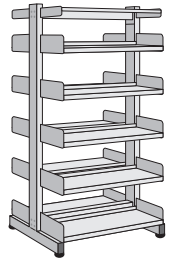

STARTER BAY

SINGLE SIDED EXTENSION BAYS

SIZE (mm)	SHELF QTY	ORDER CODE	PRICE
1200 x 900 x 250	4	TSA1225	£118.43
1200 x 900 x 300	4	TSA1230	£129.94
1500 x 900 x 250	5	TSA1525	£136.42
1500 x 900 x 300	5	TSA1530	£151.61
1800 x 900 x 250	6	TSA1825	£157.60
1800 x 900 x 300	6	TSA1830	£175.93
2100 x 900 x 250	7	TSA2125	£175.94
2100 x 900 x 300	7	TSA2130	£196.90

EXTENSION BAY

DOUBLE SIDED STARTER BAY

SIZE (mm)	SHELF QTY	ORDER CODE	PRICE
1200 x 900 x 250	8	TDS1225	£225.16
1200 x 900 x 300	8	TDS1230	£248.18
1500 x 900 x 250	10	TDS1525	£258.26
1500 x 900 x 300	10	TDS1530	£291.16
1800 x 900 x 250	12	TDS1825	£300.48
1800 x 900 x 300	12	TDS1830	£339.66
2100 x 900 x 250	14	TDS2125	£336.32
2100 x 900 x 300	14	TDS2130	£381.88

STARTER BAY

DOUBLE SIDED EXTENSION BAYS

SIZE (mm)	SHELF QTY	ORDER CODE	PRICE
1200 x 900 x 250	8	TDA1225	£185.12
1200 x 900 x 300	8	TDA1230	£208.14
1500 x 900 x 250	10	TDA1525	£217.63
1500 x 900 x 300	10	TDA1530	£248.74
1800 x 900 x 250	12	TDA1825	£254.79
1800 x 900 x 300	12	TDA1830	£274.35
2100 x 900 x 250	14	TDA2125	£272.89
2100 x 900 x 300	14	TDA2130	£332.32